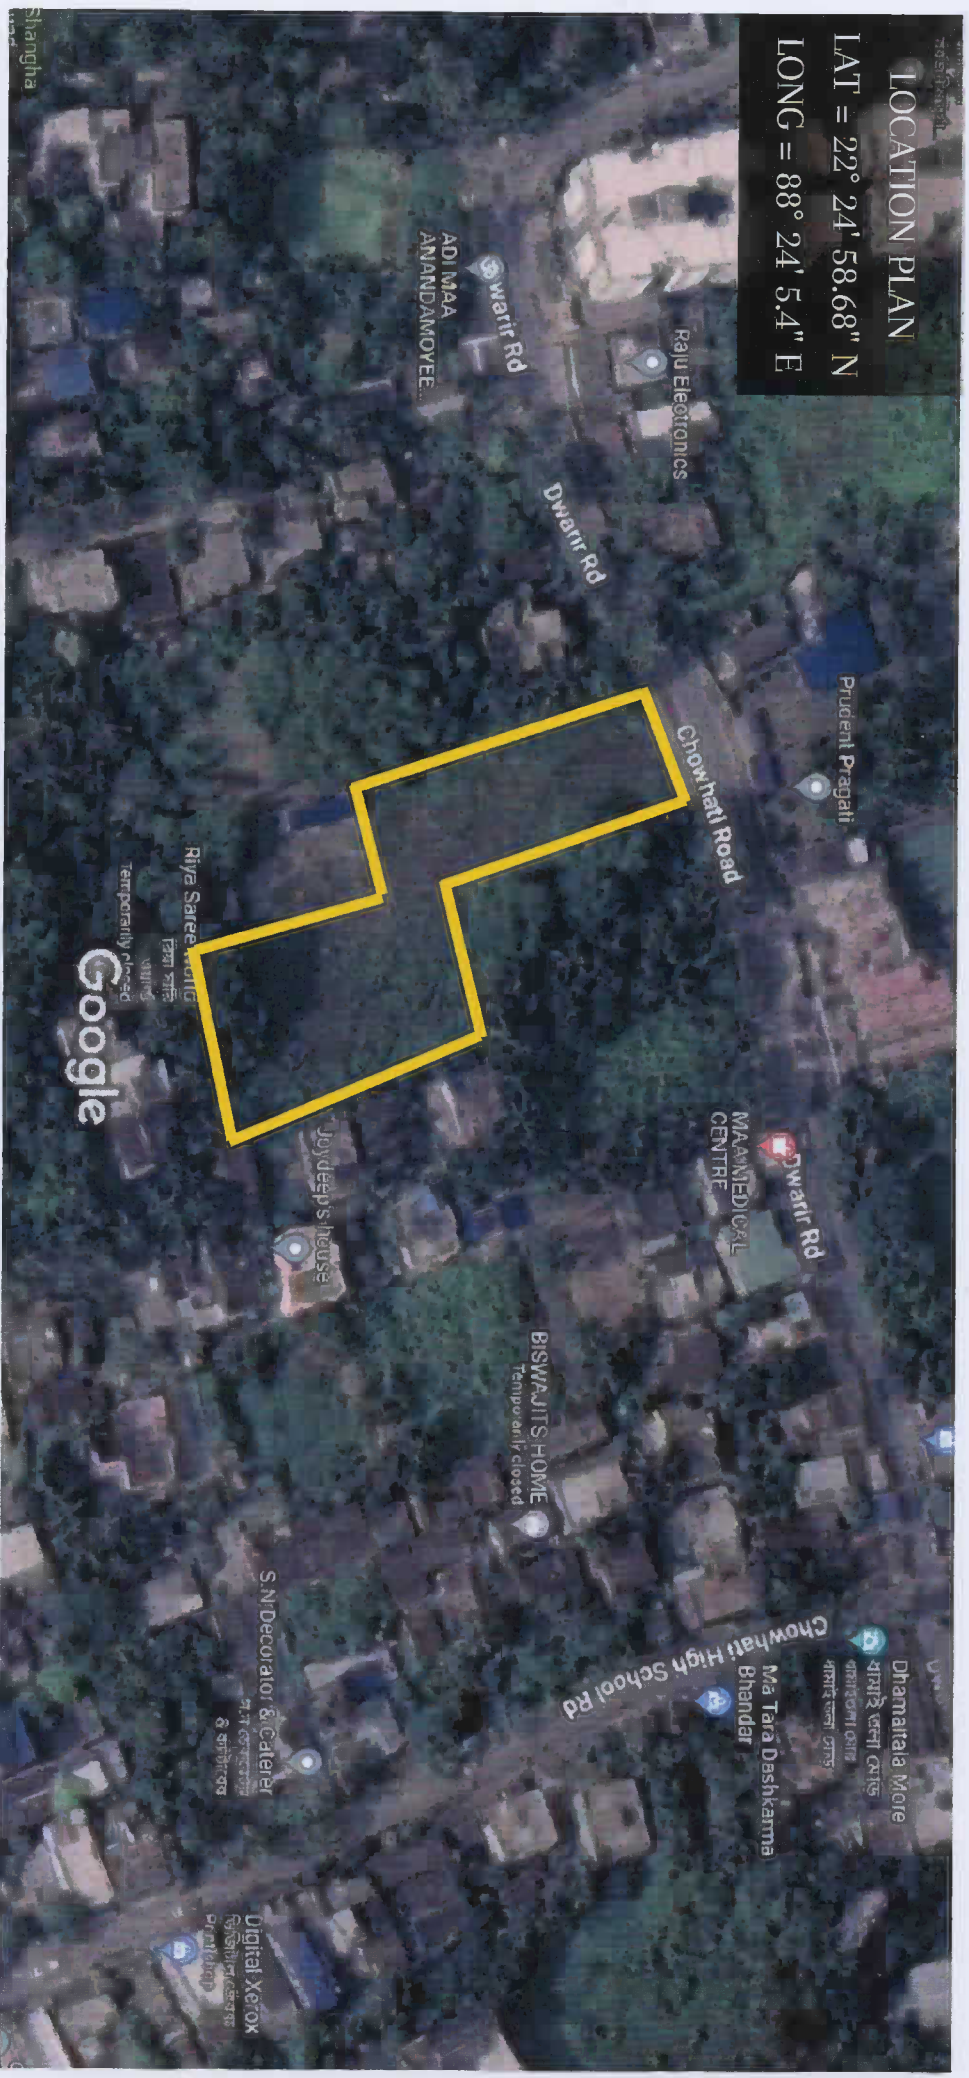

LOCATION PLAN
LAT = 22° 24' 58.68" N
LONG = 88° 24' 54" E

LOCATION - 133, DWARR ROAD
DHANAGALLA, KOLKATA - 700151

ANIL KUMAR MISHRA LLP
Anil Mishra